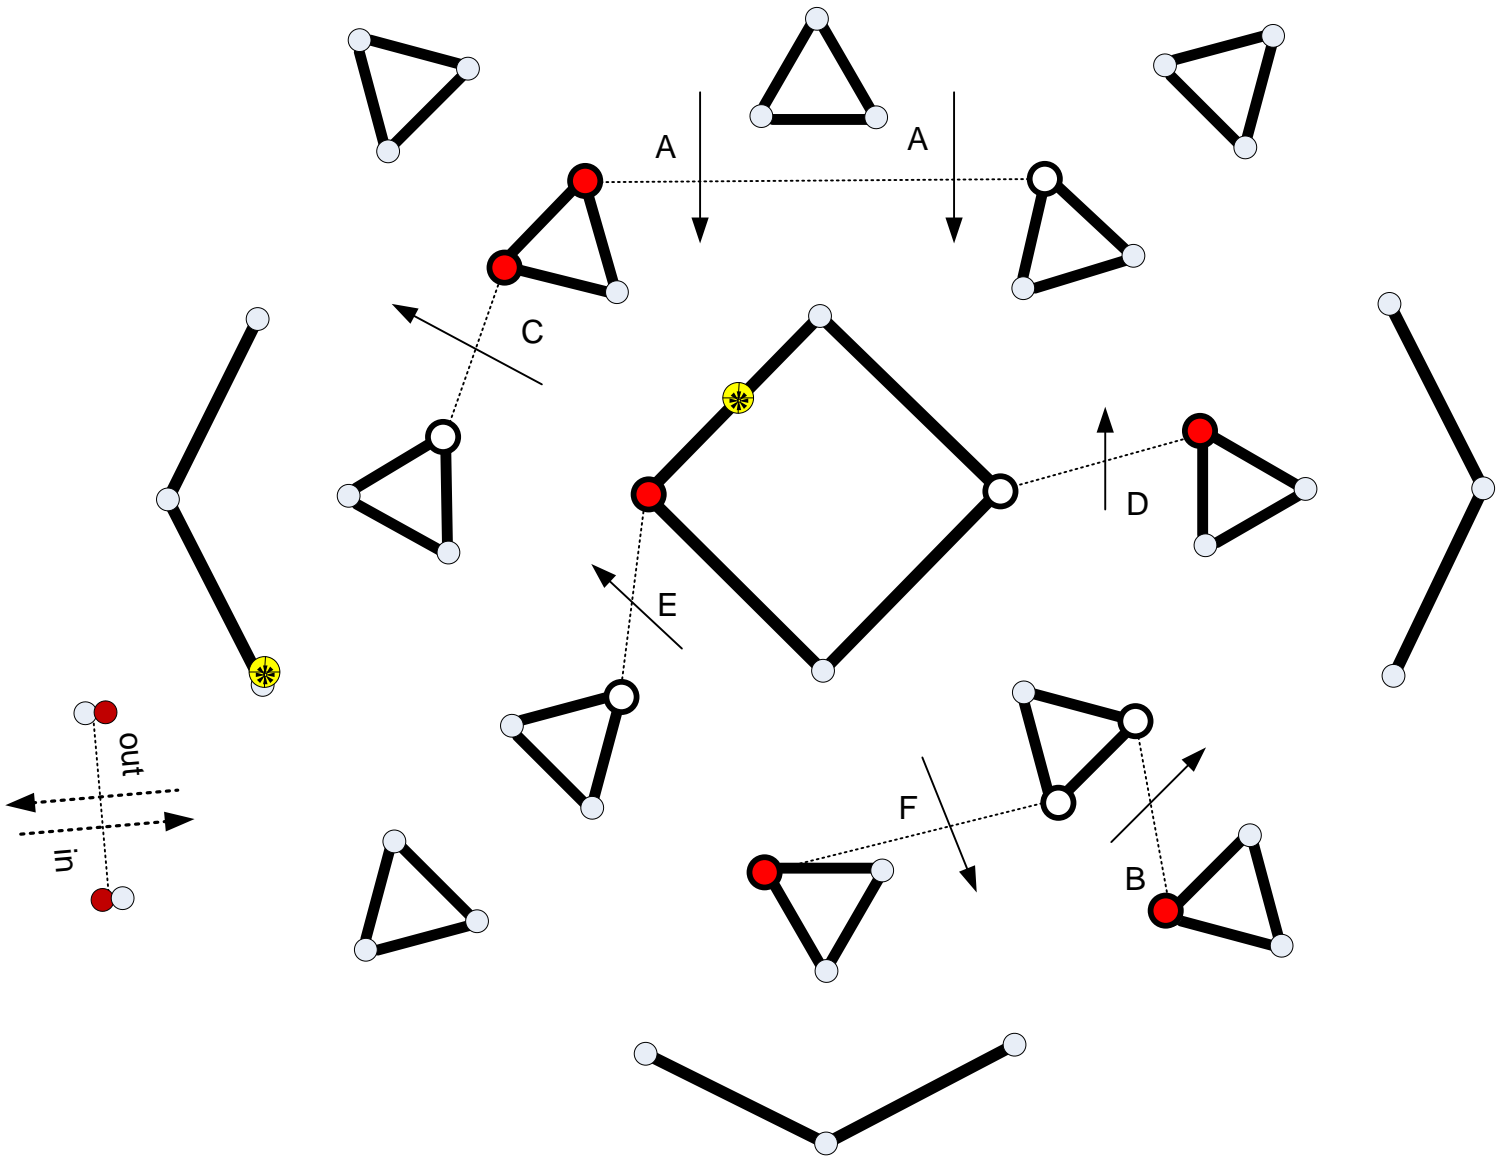

Obstacle 2 „Landrover“

A - F

CAI Piber 2013

SPANISCHE
HOFREITSCHULE
BUNDESGESTÜT PIBER

2 Knock down

Course Design FEI CD O Christian Iseli CH