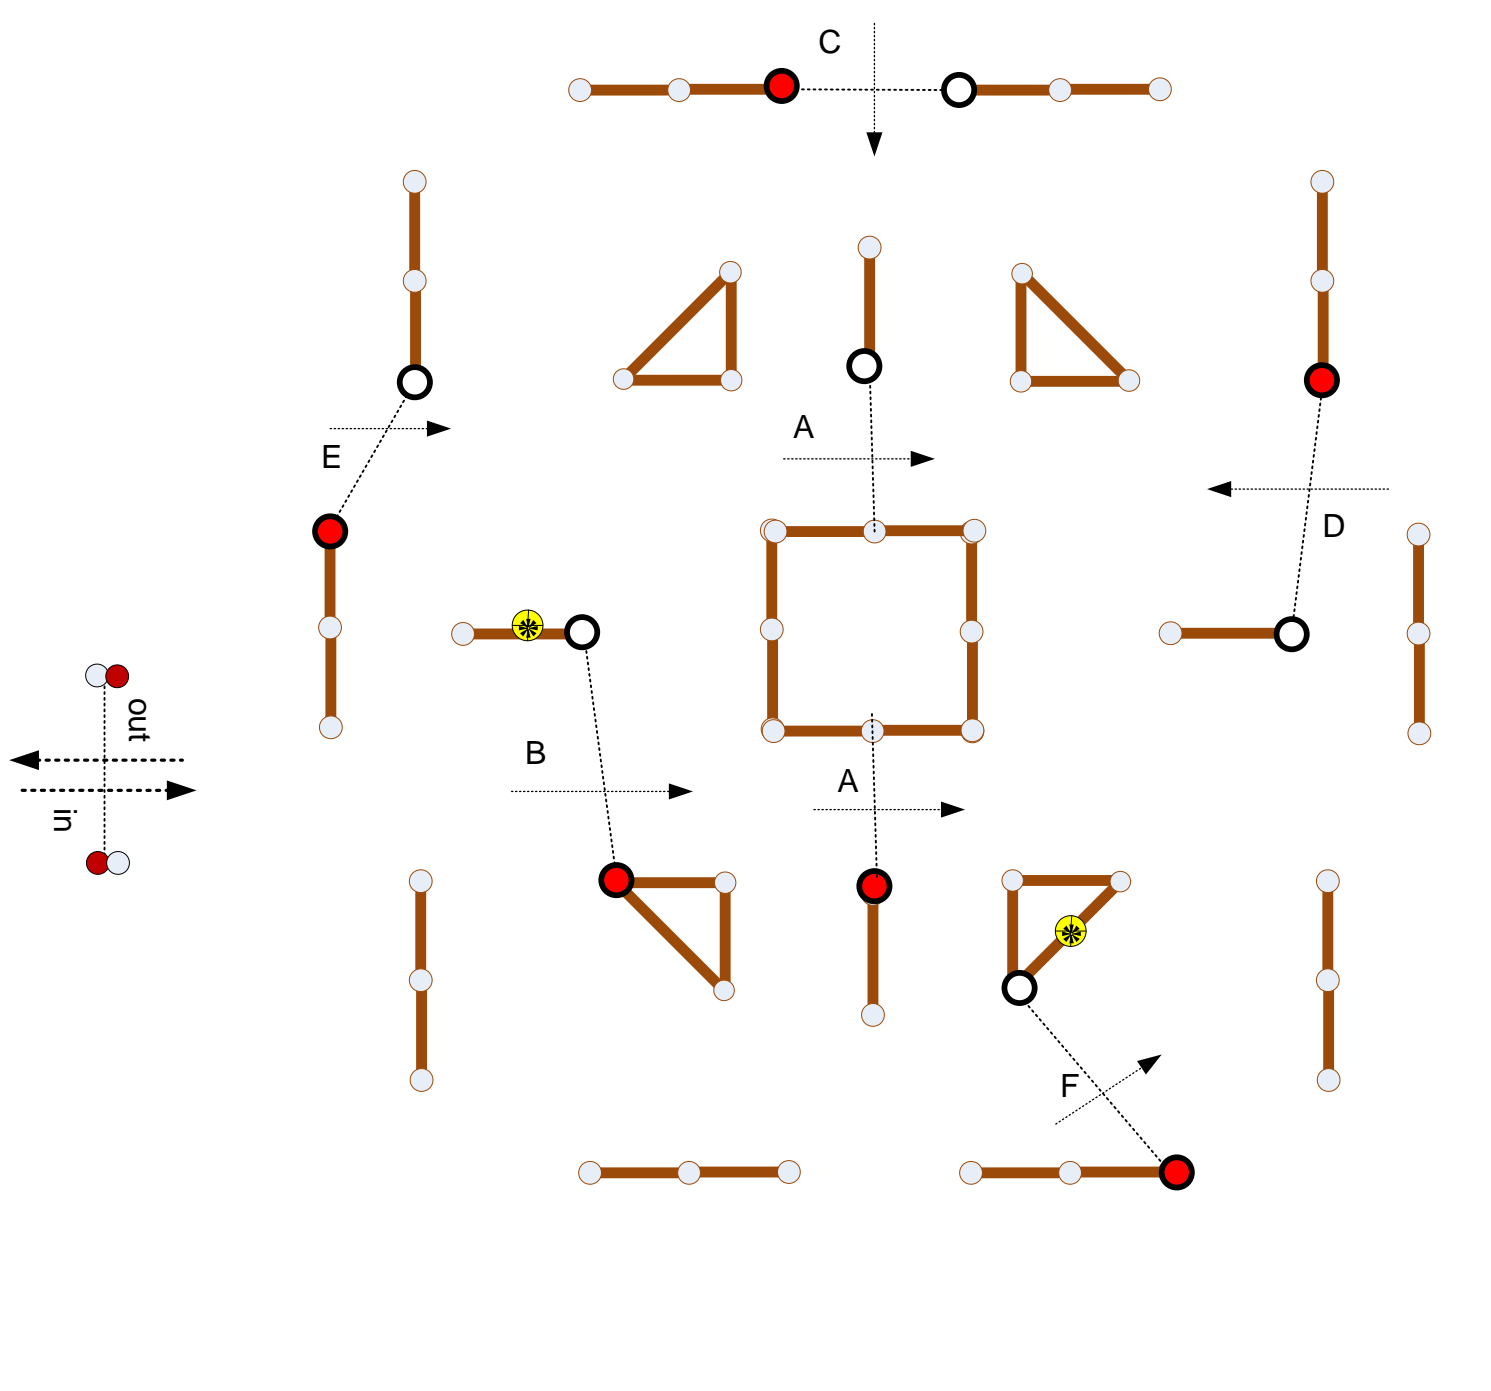

Obstacle 1

A - F

CAI Piber 2013

2 Knock down

Course Design FEI CD O Christian Iseli CH