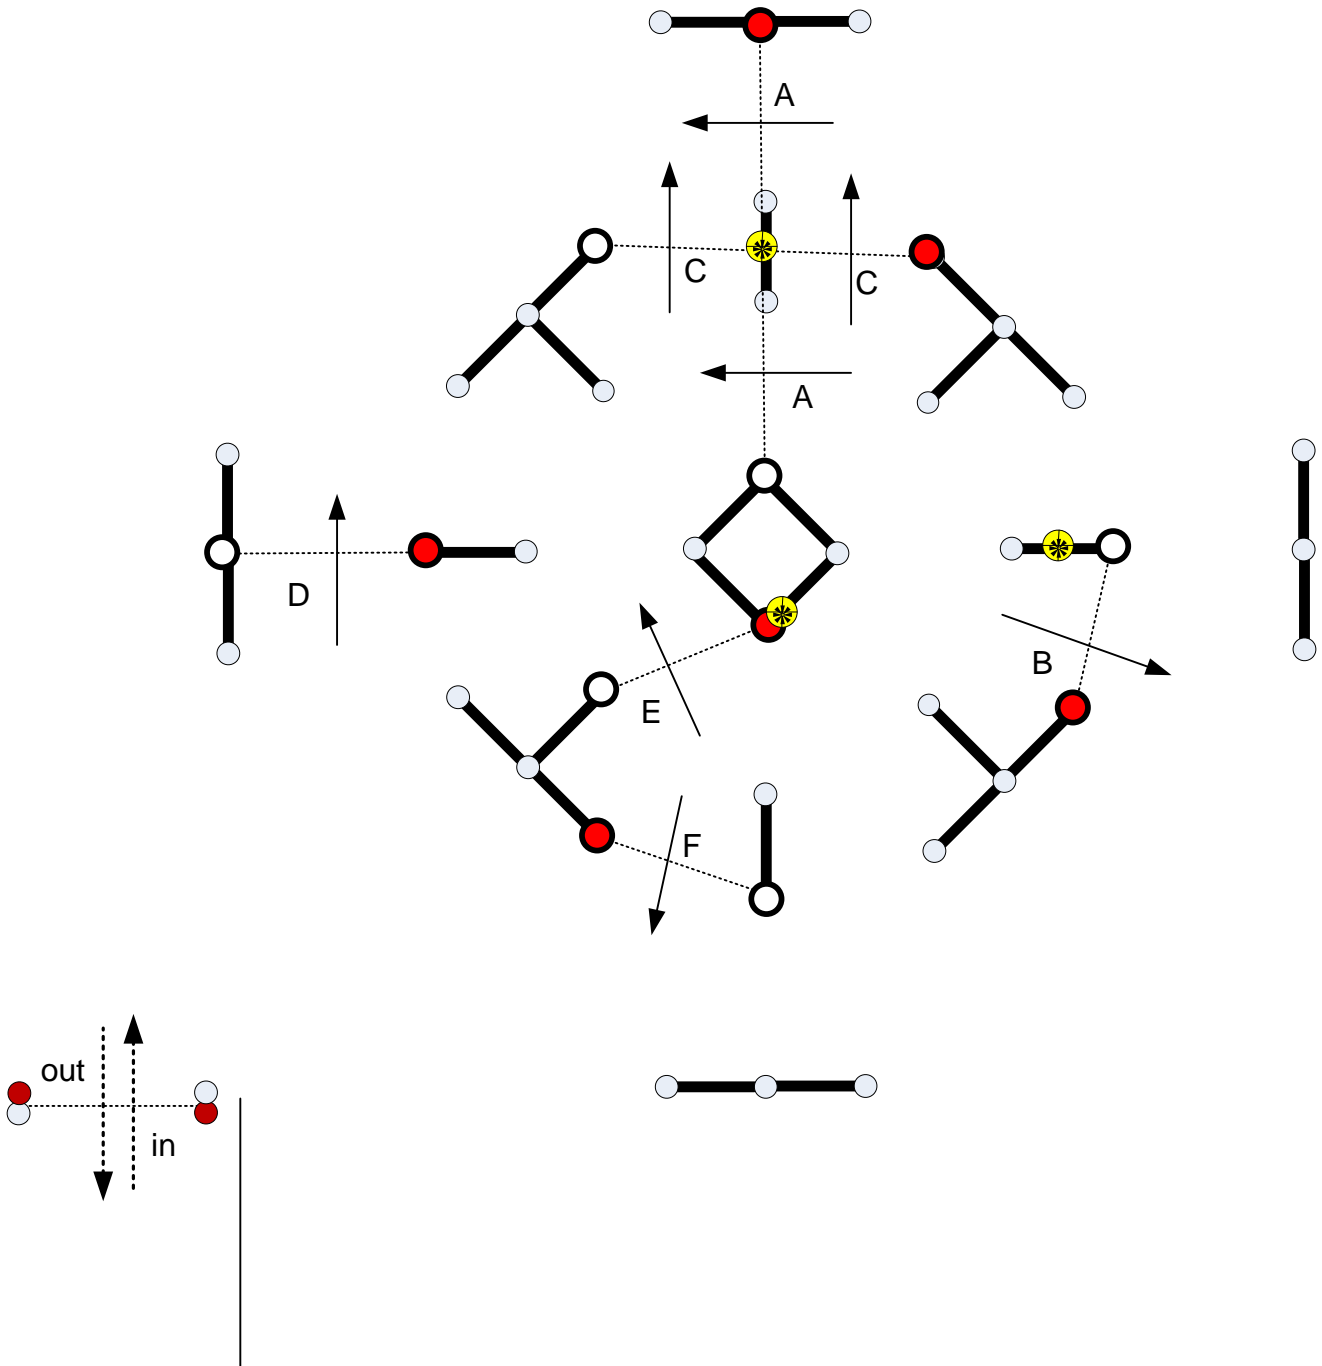

Obstacle 4 „Black & White“

A - F

CAI Piber 2013

SPANISCHE
HOFREITSCHULE
BUNDESGESTÜT PIBER

3 Knock down

Course Design FEI CD O Christian Iseli CH