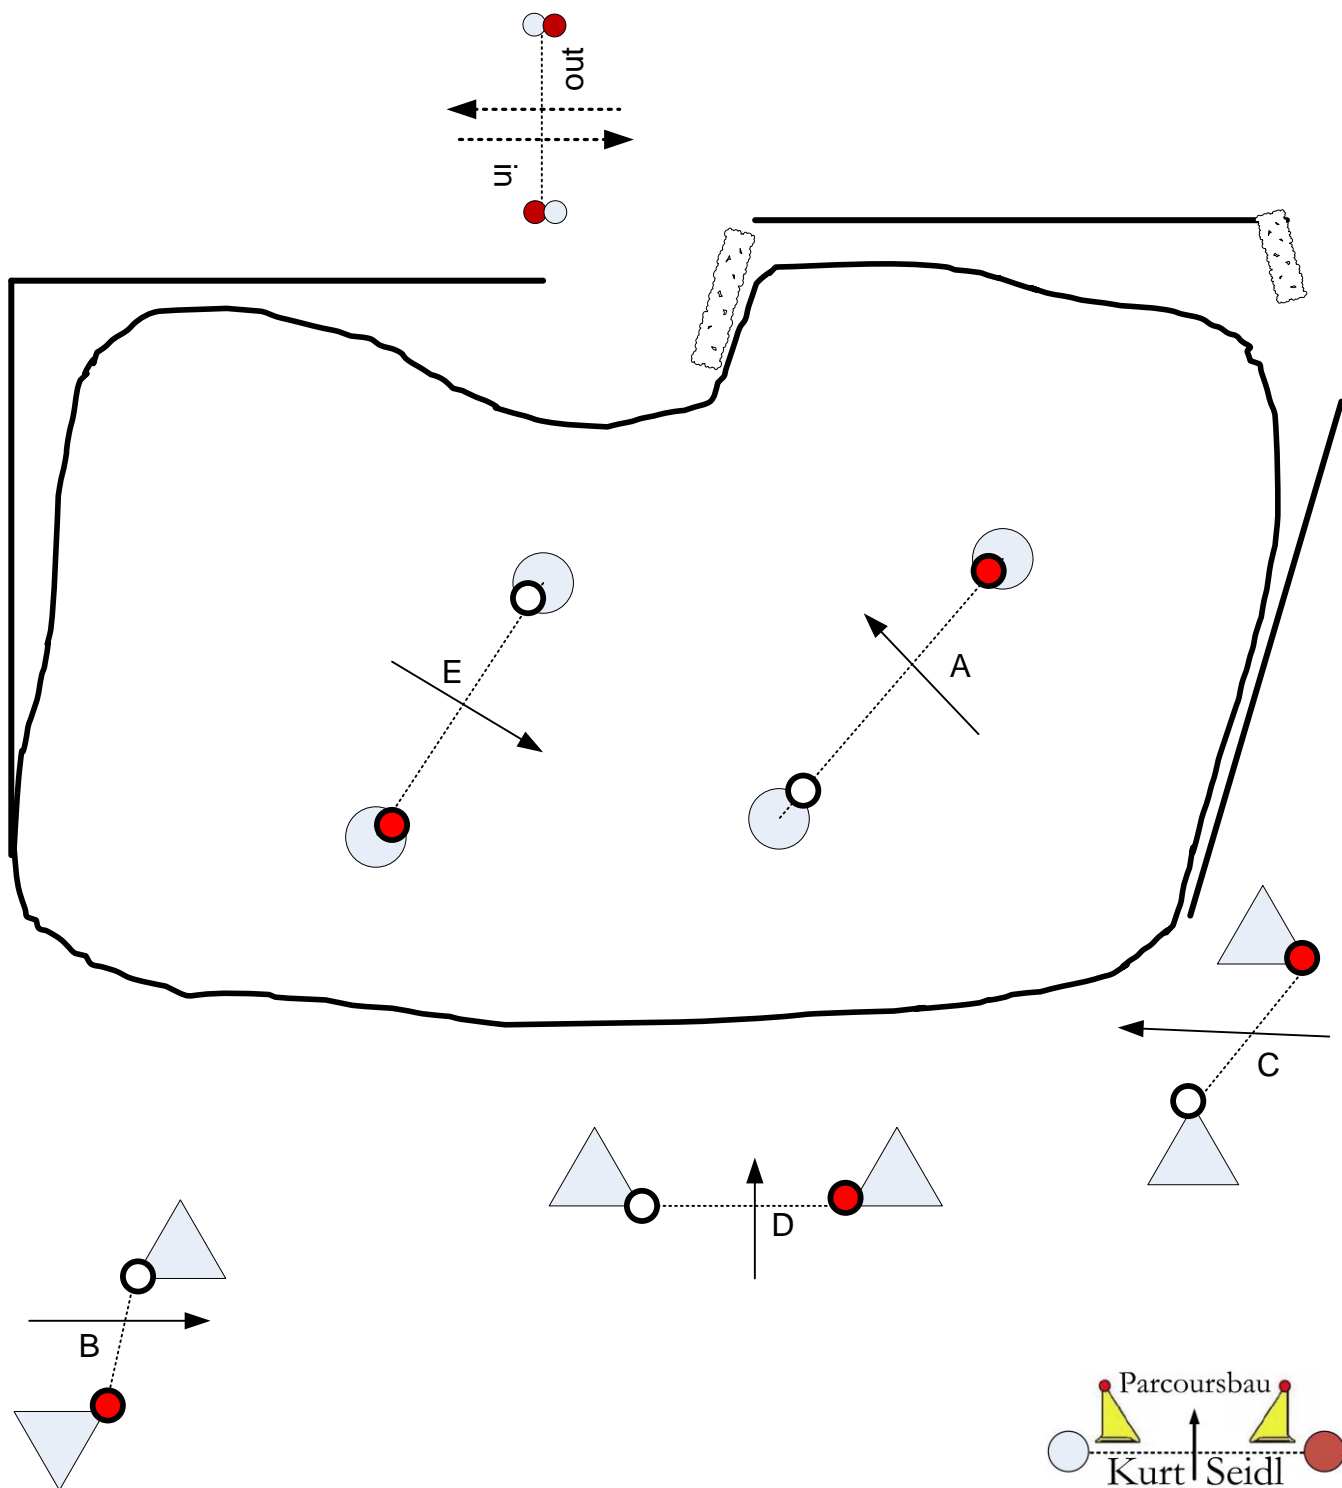

Obstacle 6

A - E

CAI Piber 2013

Course Design FEI CD O Christian Iseli CH