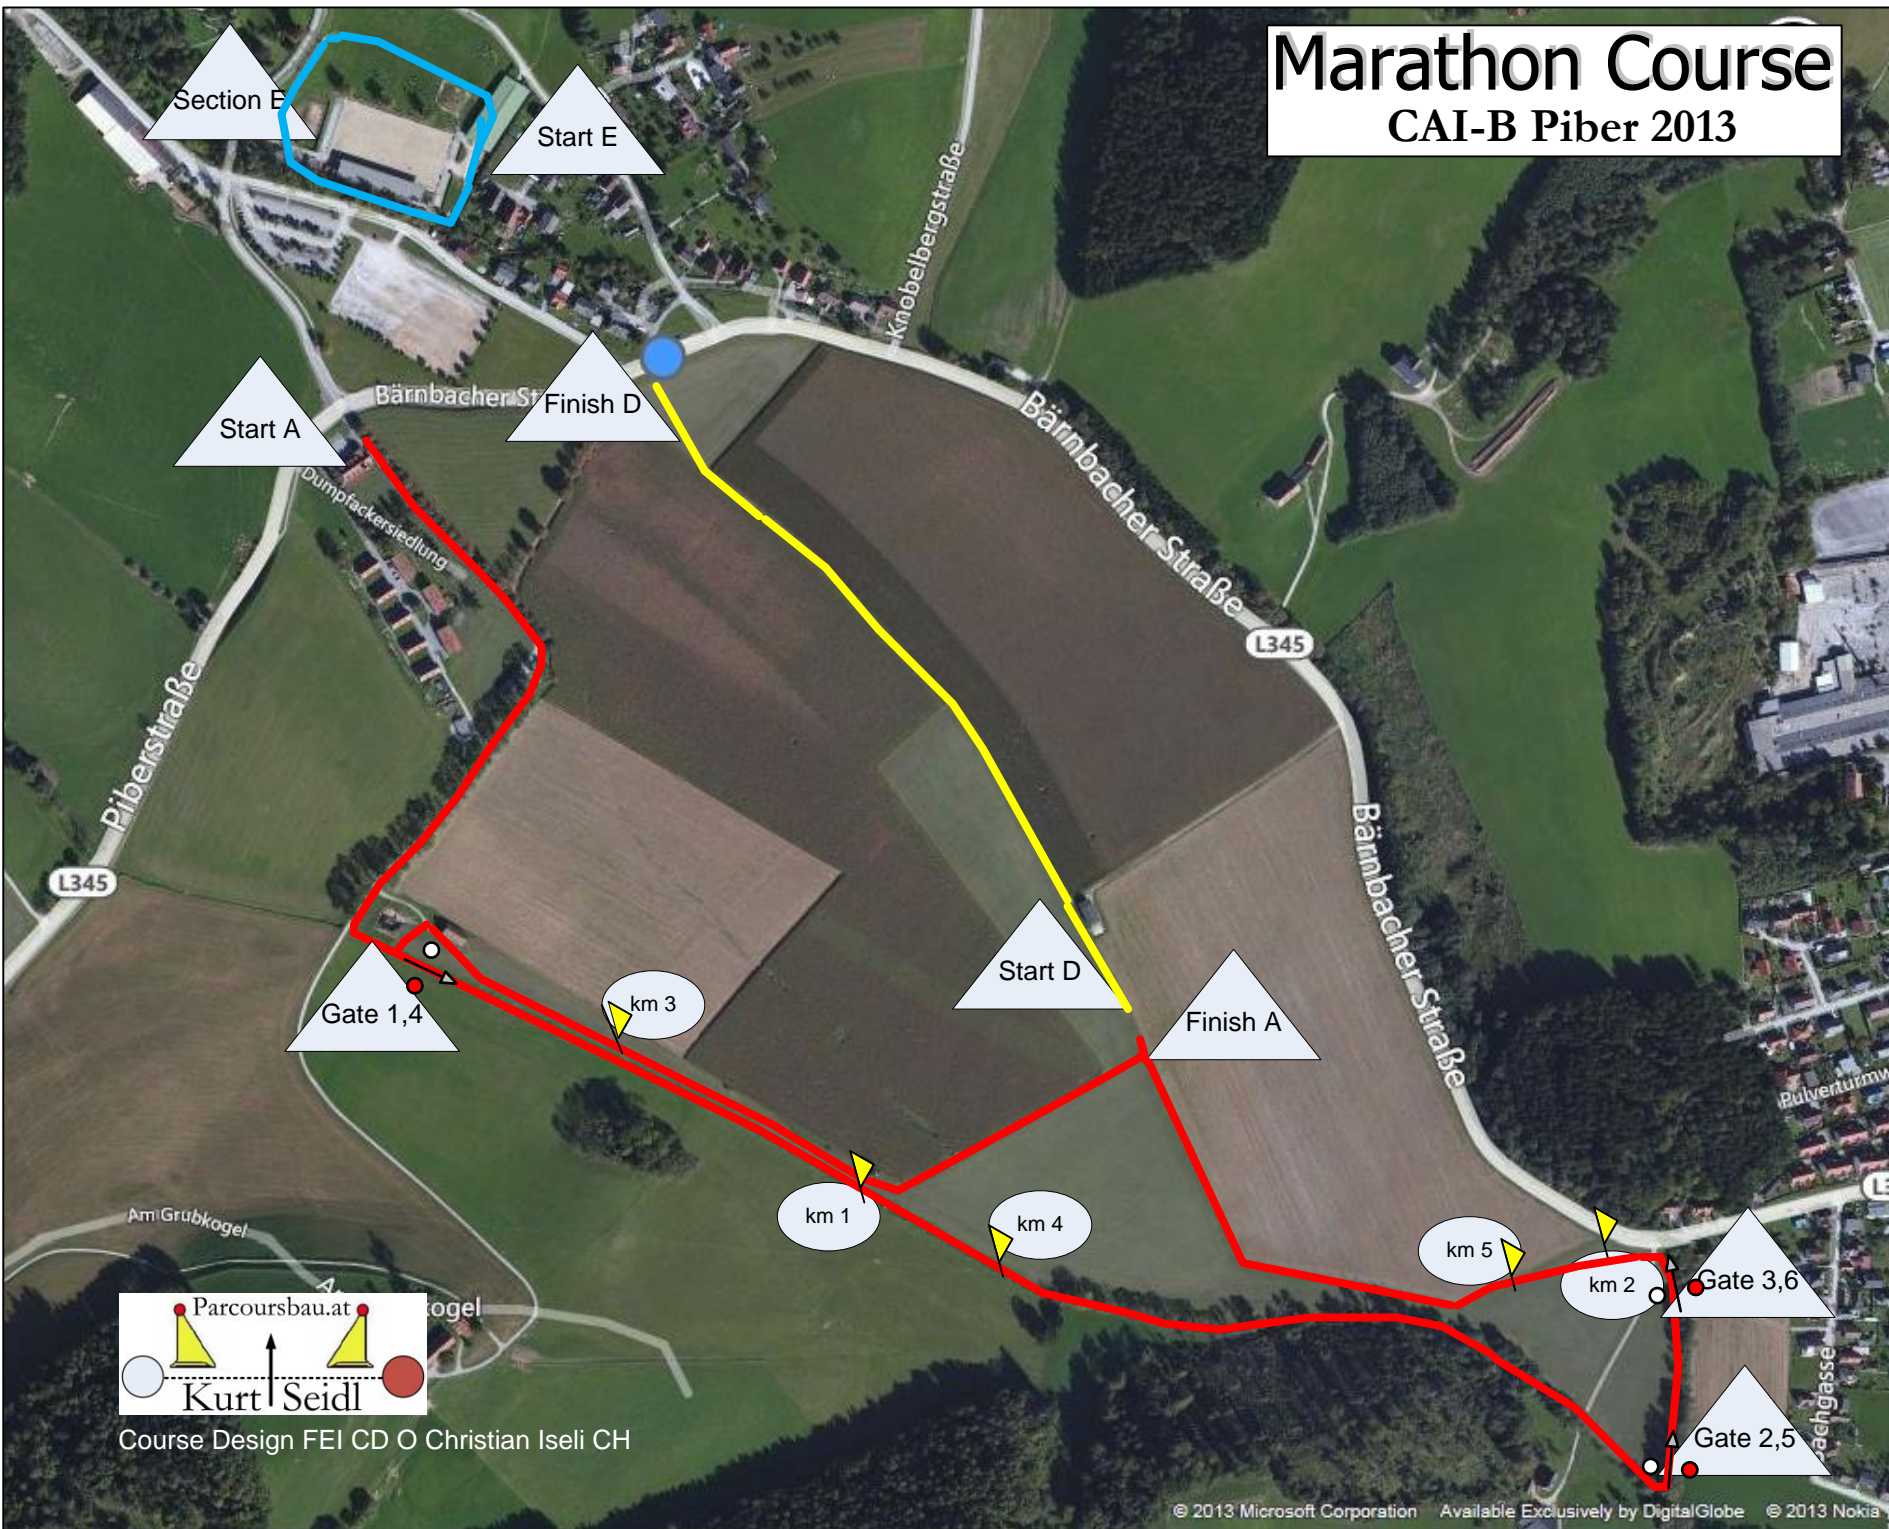

Marathon Course

CAI-B Piber 2013

Start A
 Gate 1
 km 1
 Gate 2
 Gate 3
 km 2
 km 3
 Gate 3
 km 4
 Gate 5
 Gate 6
 km 5
 Finish A
 5400 m

Start D
 Finish D
 800m

Parcoursbau.at

Kurt Seidl

Course Design FEI CD O Christian Iseli CH

CAI-B Piber 2013 Section E

- Start E
- Gate 1
- Obst. 1
- km 1
- Gate 2
- Gate 3
- Obst. 2
- km 2
- Gate 4
- Obst. 3
- km 3
- Gate 5
- Obst. 4
- km 4
- Gate 6
- Gate 7
- Obst. 5
- km 5
- Gate 8
- Obst. 6
- km 6
- Gate 9
- Obst. 7
- km 7
- Gate 10
- Finish E
- 7450 m

Total
Knock down
23

Obstacle 1

A - F

CAI Piber 2013

 2 Knock down

Course Design FEI CD O Christian Iseli CH

Obstacle 2 „Landrover“

A - F