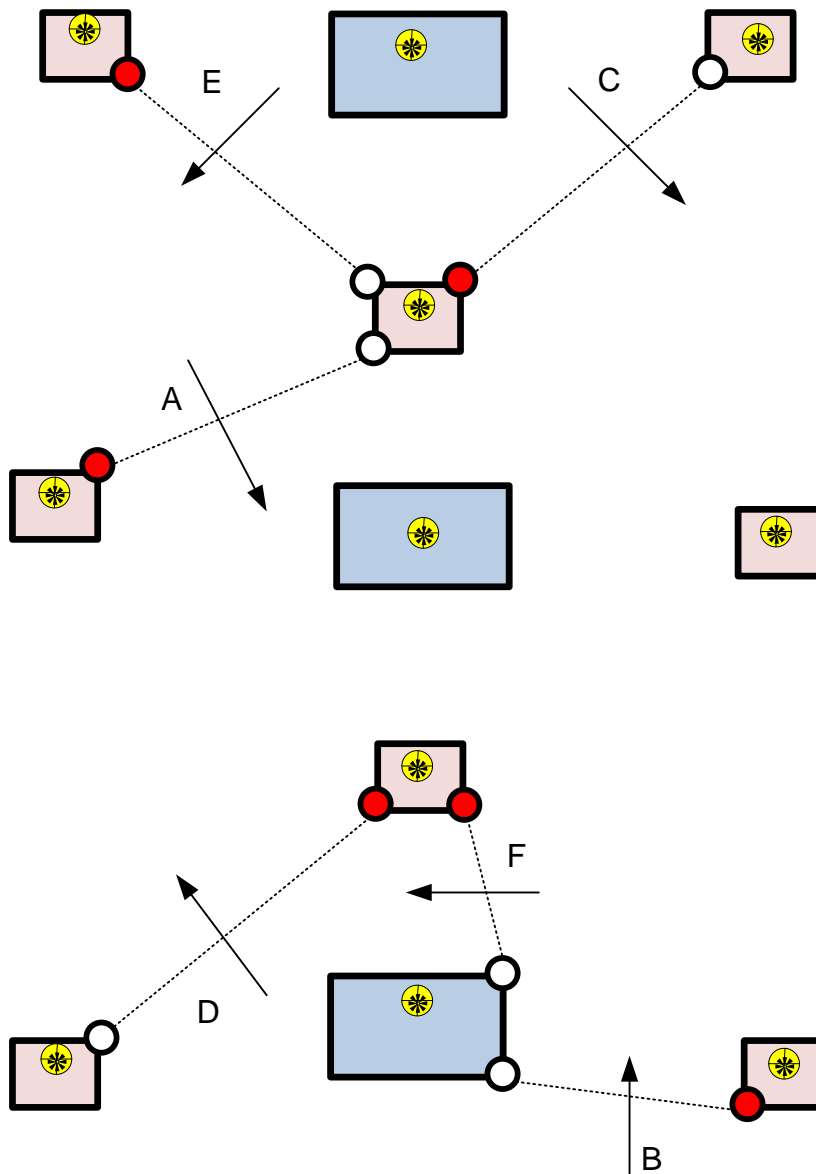

Obstacle 7

CAI Piber 2013

SPANISCHE
HOFREITSCHULE
BUNDESGESTÜT PIBER

A - F

11 Knock down

Course Design FEI CD O Christian Iseli CH