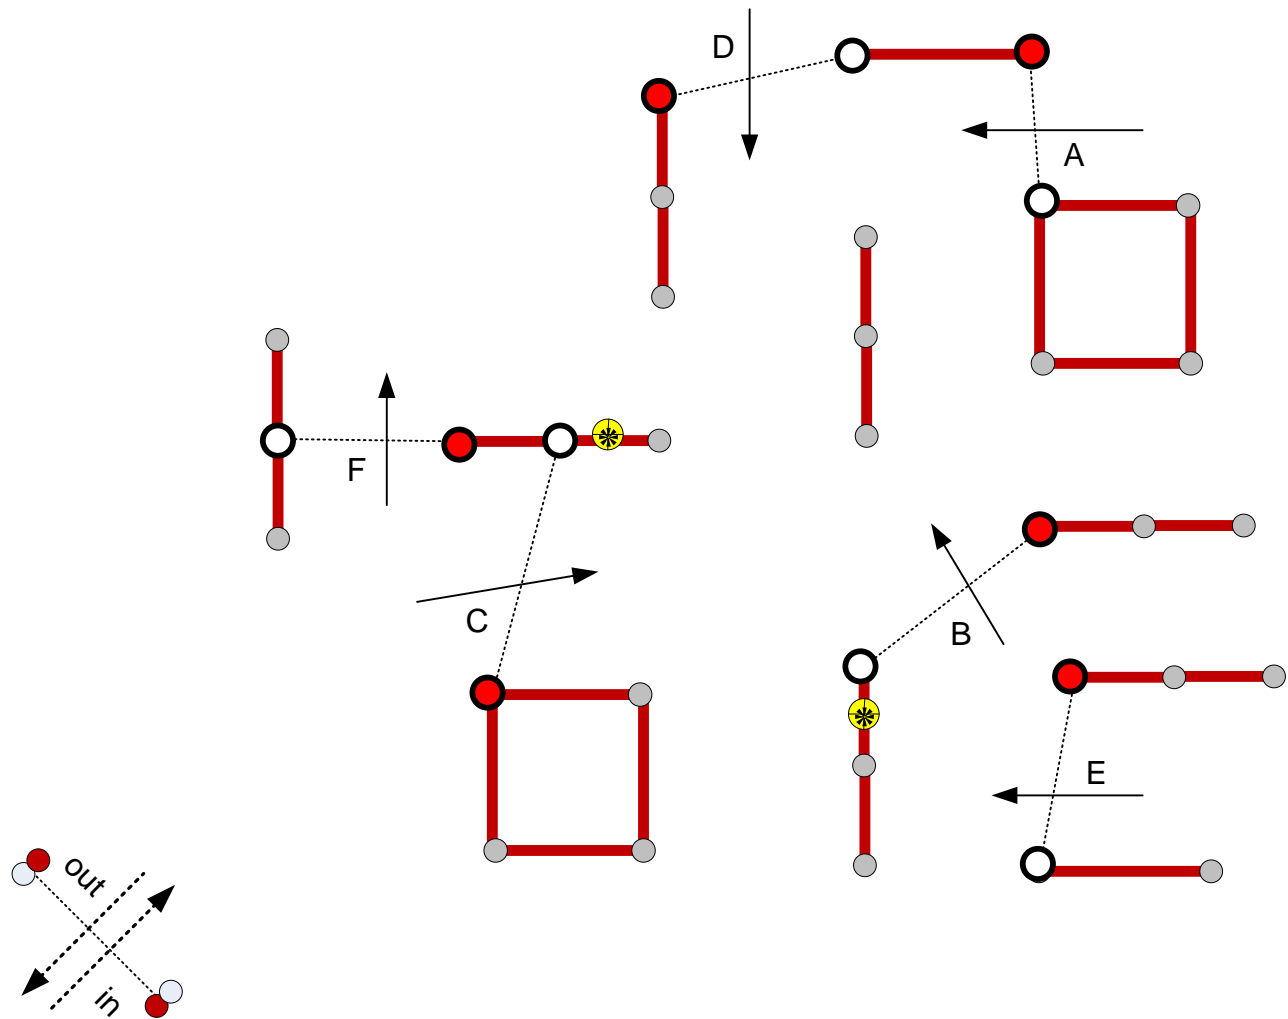

Obstacle 5 „Silver & Red“

A - F

CAI Piber 2013

SPANISCHE
HOFREITSCHULE
BUNDESGESTÜT PIBER

2 Knock down

Course Design FEI CD O Christian Iseli CH