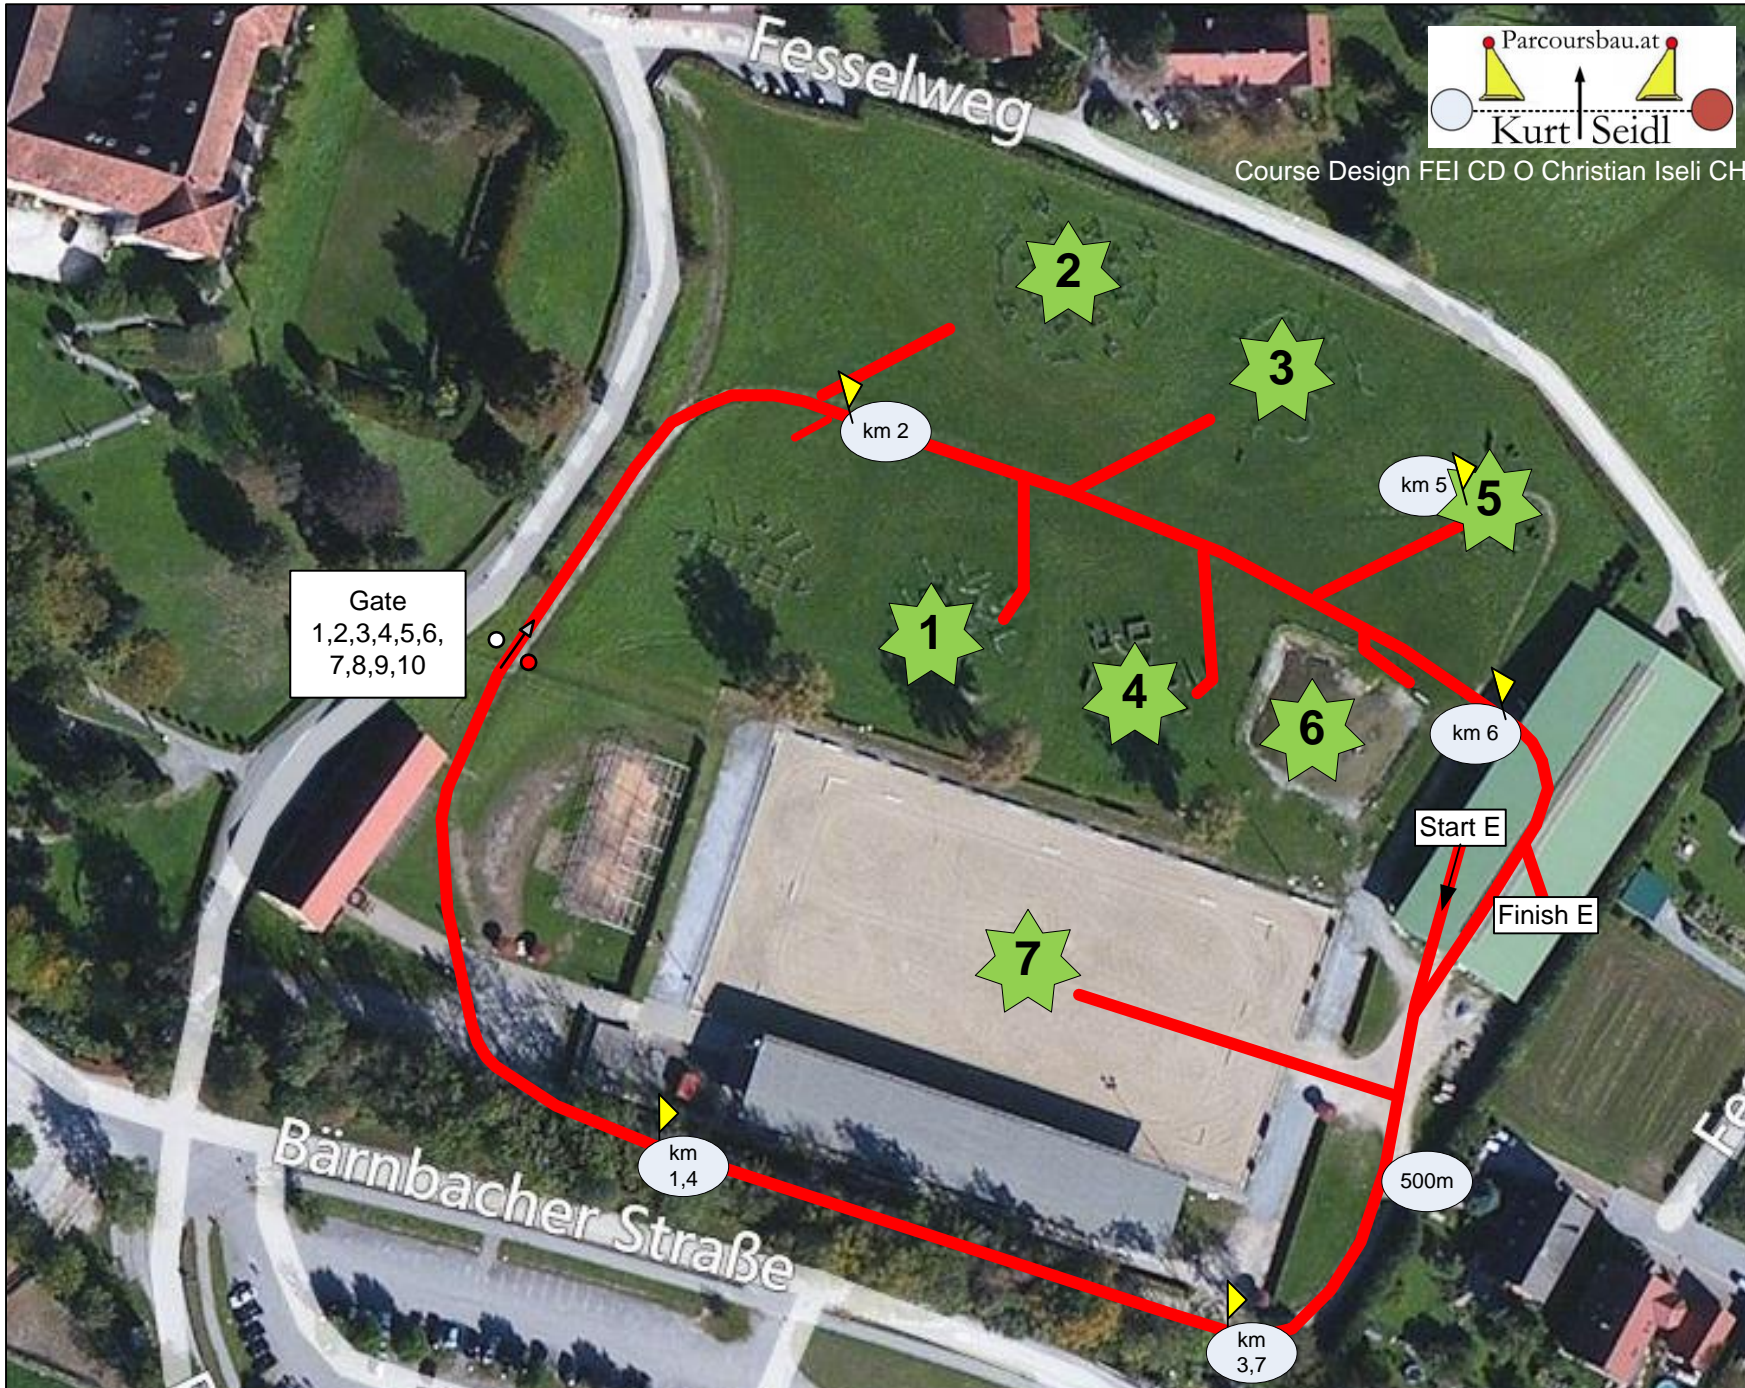

Marathon Course

CAI-B Piber 2013

Start A
 Gate 1
 km 1
 Gate 2
 Gate 3
 km 2
 km 3
 Gate 3
 km 4
 Gate 5
 Gate 6
 km 5
 Finish A
 5400 m

Start D
 Finish D
 800m

Parcoursbau.at

Kurt Seidl

Course Design FEI CD O Christian Iseli CH

CAI-B Piber 2013 Section E

- Start E
- Gate 1
- Obst. 1
- km 1
- Gate 2
- Gate 3
- Obst. 2
- km 2
- Gate 4
- Obst. 3
- km 3
- Gate 5
- Obst. 4
- km 4
- Gate 6
- Gate 7
- Obst. 5
- km 5
- Gate 8
- Obst. 6
- km 6
- Gate 9
- Obst. 7
- km 7
- Gate 10
- Finish E
- 7450 m