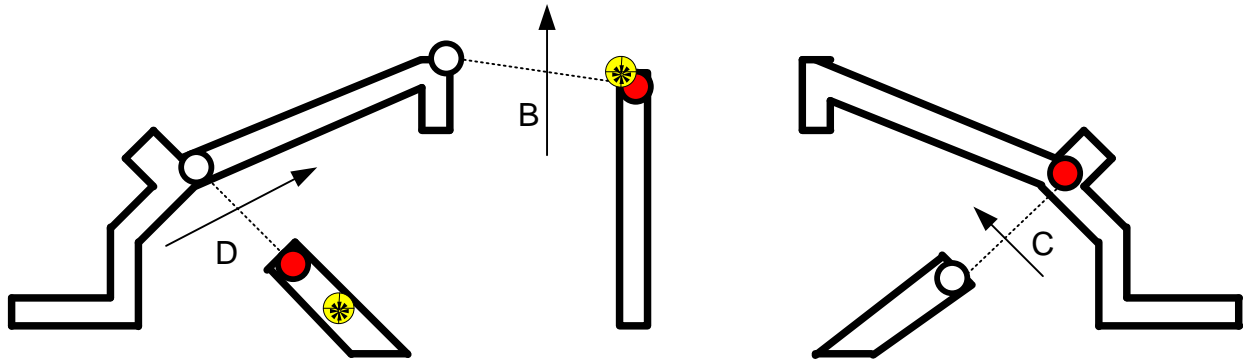

Obstacle 3

A - E

CAI Piber 2013

SPANISCHE
HOFREITSCHULE
BUNDESGESTÜT PIBER

3 Knock down

Course Design FEI CD O Christian Iseli CH